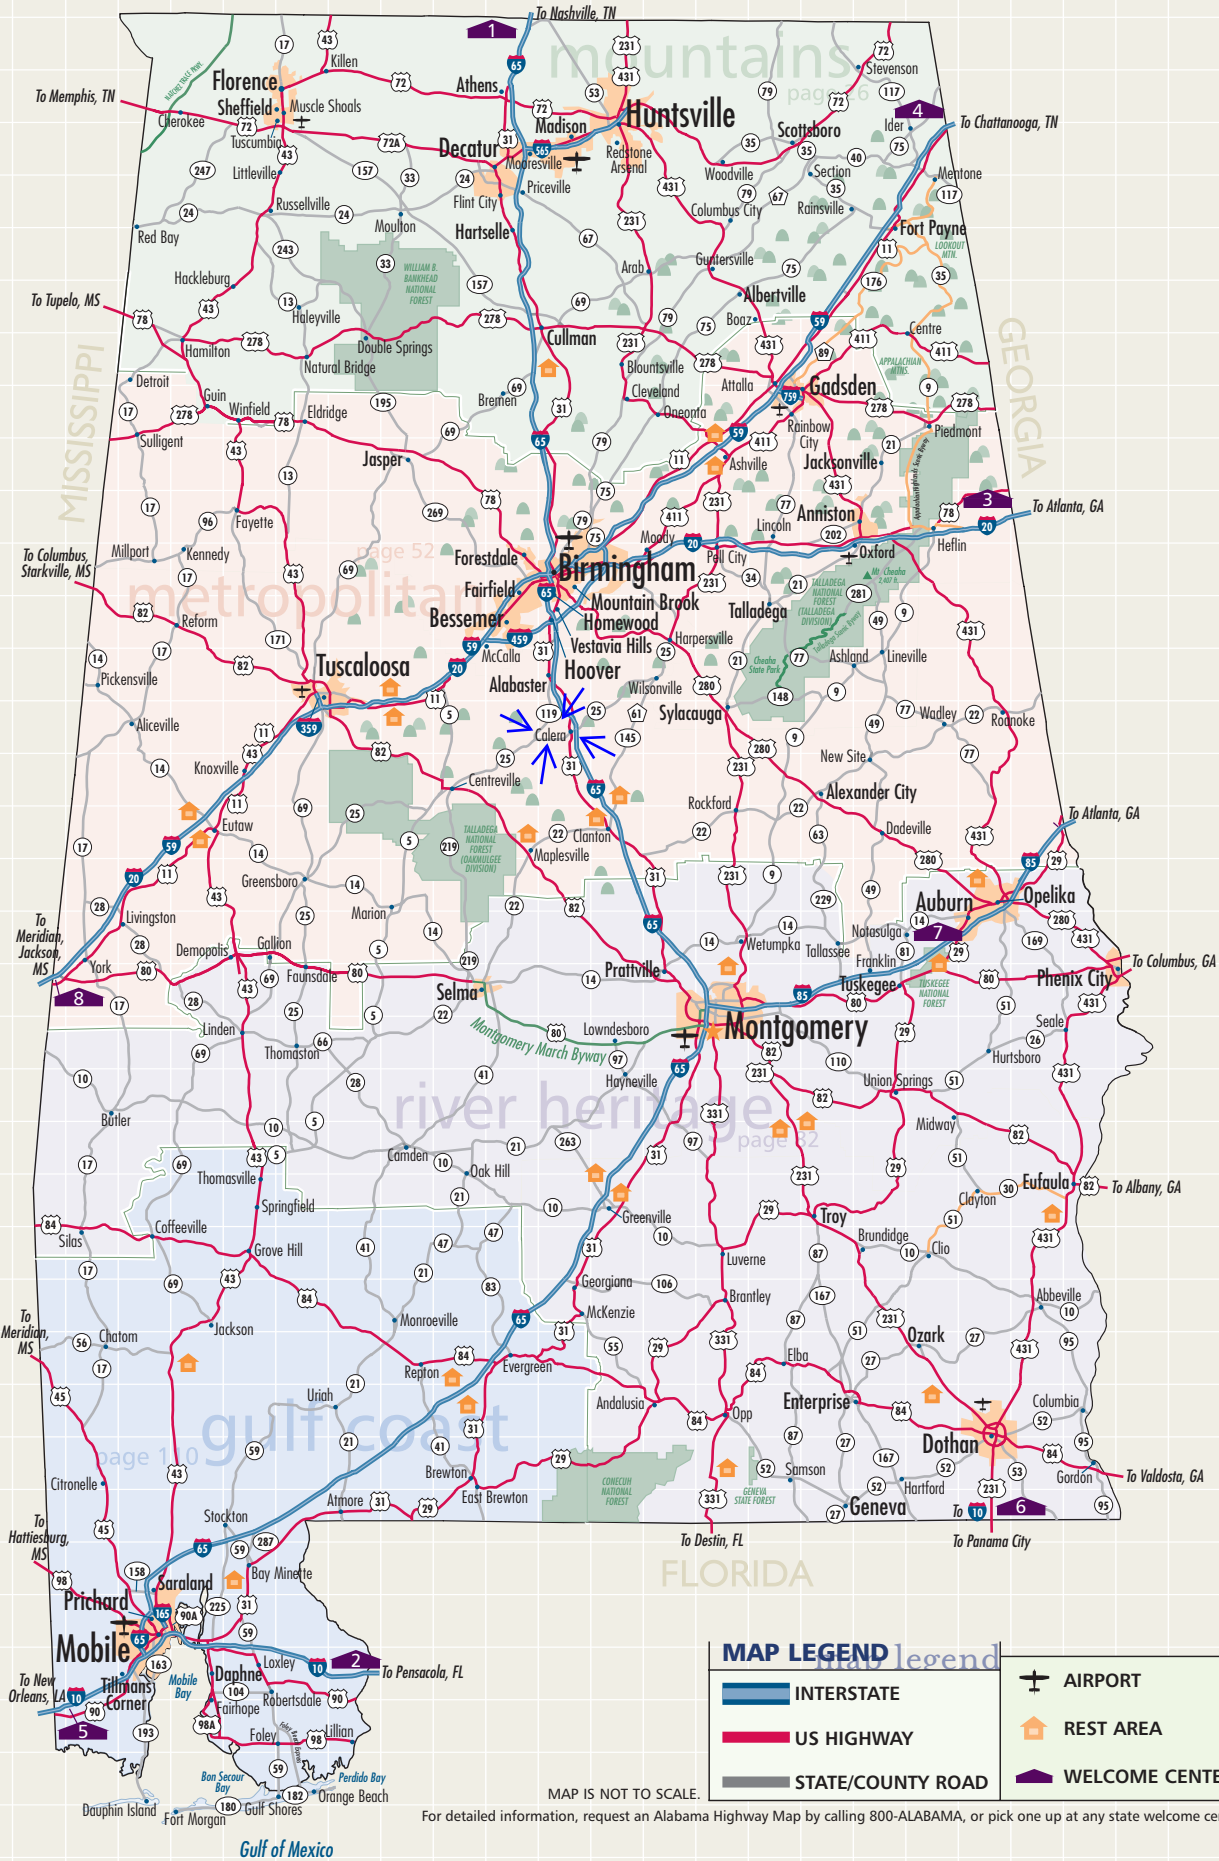

TENNESSEE

1 2 3 4 5 6 7 8 9 10 11 12 13 14 15 16 17 18 19 20 21 22

A
B
C
D
E
F
G
H
I
J
K
L
M
N
O
P
Q
R
S
T
U
V
W
X
Y
Z
AA
BB
CC
DD
EE
FF
GG
HH
II

MAP LEGEND

	INTERSTATE		AIRPORT
	US HIGHWAY		REST AREA
	STATE/COUNTY ROAD		WELCOME CENTER

MAP IS NOT TO SCALE. For detailed information, request an Alabama Highway Map by calling 800-ALABAMA, or pick one up at any state welcome center.